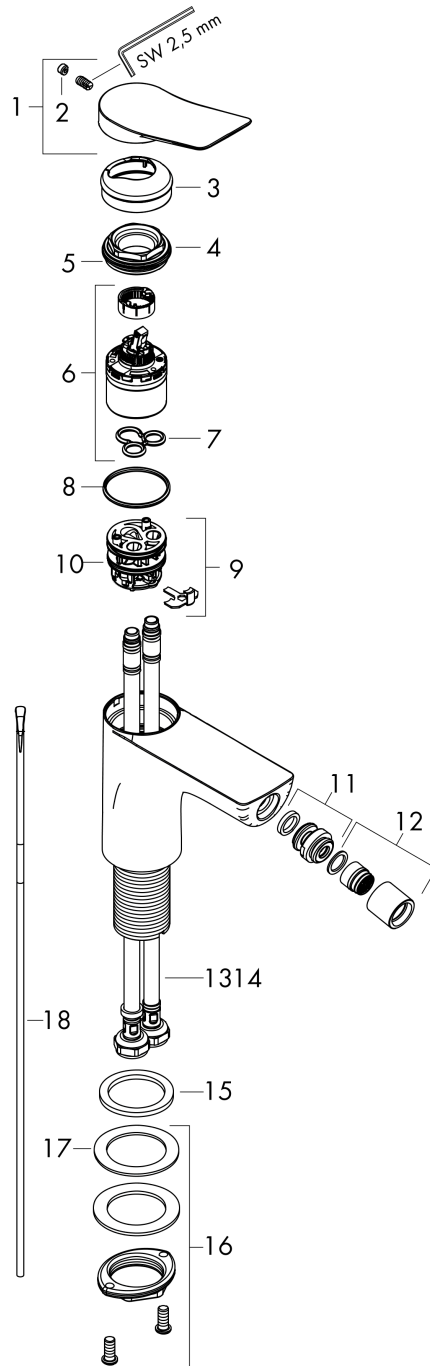

Vivenis

Single lever bidet mixer with pop-up waste set

Surfaces: **Matt White** Article Number: **75200700**

Description

product features

- consists of: single lever bidet mixer, waste set
- projection 130 mm
- ball-pivot joint
- spray type: laminar spray
- maximum flow rate at 3 bar: 7,5 l/min
- ceramic cartridge
- temperature limitation adjustable
- suitable for continuous flow water heaters
- pop-up waste set G 1¼
- material waste set: metal
- connection type: G ¾ connections
- connection dimension: DN15

Single lever bidet mixer with pop-up waste set

Surfaces: **Matt White** Article Number: **75200700**

Exploded Drawing

Year of production: >06/21

Vivenis

Single lever bidet mixer with pop-up waste set

Surfaces: **Matt White** Article Number: **75200700**

Spare part list

Year of production: >06/21

Pos.	Description	Article Number	Price	PU
1	handle	94277700	€ 85,68	1
2	screw cover	93735700	€ 8,45	1
3	escutcheon	94027700	€ 33,56	1
4	nut	93995000	€ 22,37	1
5	O-ring 35x1,5	92114000	€ 5,24	1
6	cartridge, assy	93897000	€ 70,57	1
7	seal	95008000	€ 8,45	1
8	O-ring 35x2	92604000	€ 5,24	1
9	adapter for cartridge	98750000	€ 11,31	1
10	O-Ring 30x2	98186000	€ 3,21	1
11	ball joint	97362700	€ 53,91	1
12	aerator laminar M16x1 (7 l/min)	97360700	€ 53,91	1
13	connection hose 450 mm M8x0,75 G3/8	97206000	€ 28,20	1
14	O-ring 6,6x1,6	93019000	€ 3,21	1
15	flat seal	98749000	€ 5,24	1
16	fixing set (Ø 32)	13961000	€ 22,37	1
17	lever collar	97548000	€ 3,21	1
18	pull rod	96657000	€ 11,31	1
a	pop up waste	94139700	€ 150,65	1
b	fixation extension 35 mm	13898000	€ 70,57	1