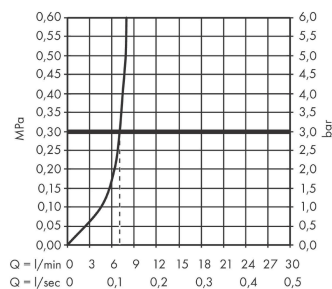

Vivenis

Single lever bidet mixer with pop-up waste set

Surfaces: **Matt White** Article Number: **75200700**

Description

product features

- consists of: single lever bidet mixer, waste set
- projection 130 mm
- ball-pivot joint
- spray type: laminar spray
- maximum flow rate at 3 bar: 7,5 l/min
- ceramic cartridge
- temperature limitation adjustable
- suitable for continuous flow water heaters
- pop-up waste set G 1¼
- material waste set: metal
- connection type: G ¾ connections
- connection dimension: DN15

Design awards

reddot winner 2021

GERMAN DESIGN AWARD WINNER 2022

Certificates

Product image

Scale drawing

Flowchart