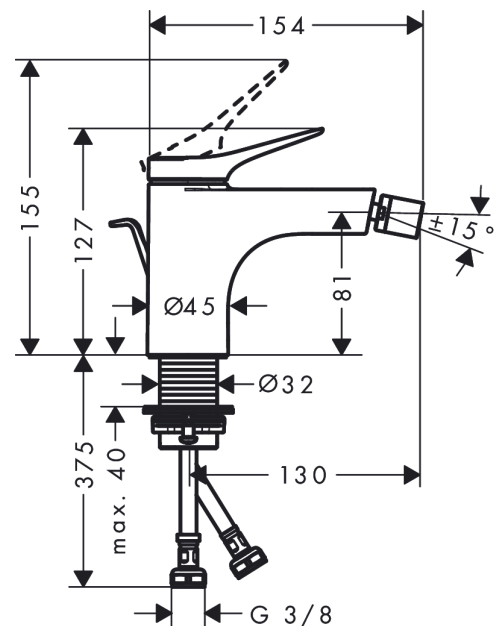

Scale drawing